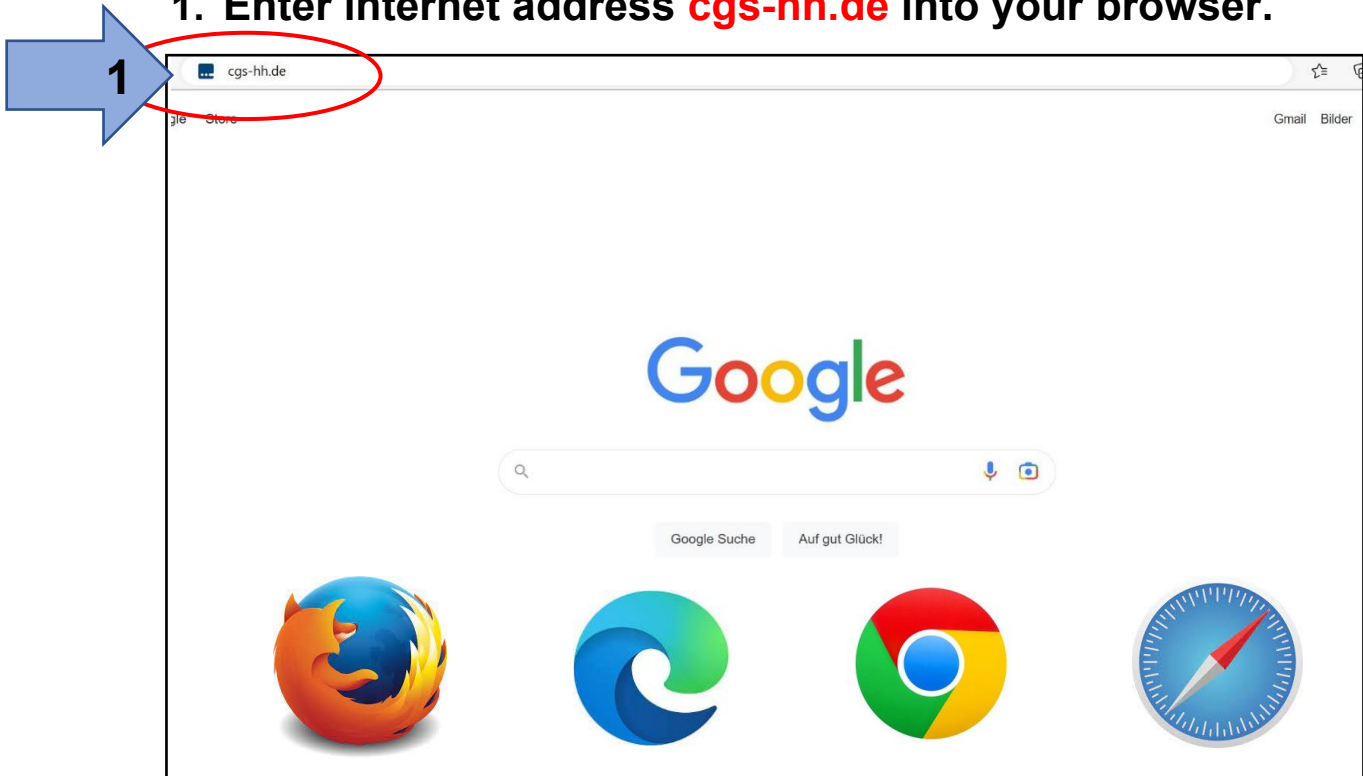

Log-in to IServ on the computer

1. Enter internet address **cgs-hh.de** into your browser.

2. Enter your account name (lower case).

3. Enter your password (6 digits).

4. Enter a new password (until the box turns green).